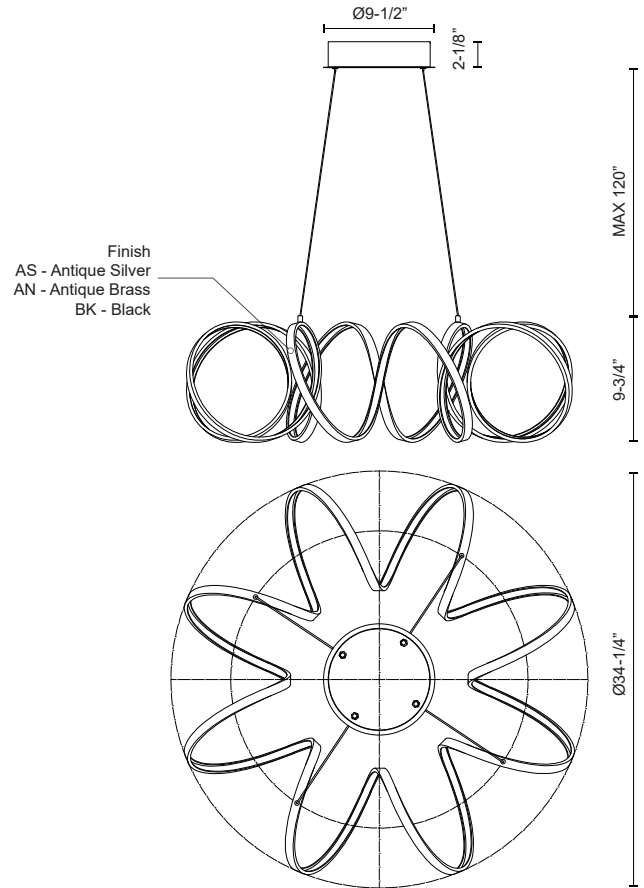

CH93834-AS
 Antique Silver

CH93834-AN
 Antique Brass

CH93834-BK
 Black

SPECIFICATION DETAILS

Fixture Dimensions	D34-1/4" x H9-3/4"
Light Source	LED with DC Driver
Wattage	100W
Total Lumens	7200lm
Delivered Lumens	AN-4823lm; AS-5246lm; BK-3758lm;
Voltage	120V
Color Temperature	3000K
CRI (Ra)	90CRI
Optional Color Temps	2700K - 5000K Available, Minimum Order Quantities Apply
LED Rated Life	50,000 hours
Dimming	100% - 10%, TRIAC or ELV Dimmer (Not Included)
Diffuser Details	White Silicone Diffuser
Adjustable	Yes
Wire Length	120" Max
Wire Type	Clear Coaxial Wire
Minimum Hang Height	24"
Sloped Ceiling Adaptable	Yes
Location	Dry
Canopy Dimensions	D9-1/2" x H2-1/8"
Paint Finish	BK01

* For custom options, consult factory for details.
 * For warranty information, please visit www.kuzcolighting.com/warranty

DESCRIPTION

A looping radiant line casts light across space in a continuous helical path. The Synergy series is characterized by the rolled rectangular extrusion, which emits soft light through the silicon opal lens. Configured in both linear and ring arrangements, the arcing aluminum allows the curated finishes to be visible at every angle.